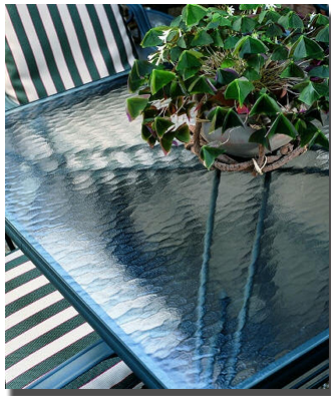

## Translucent Glass Options

- Acid Etched Glass – 1/8", 1/4", 3/8", 1/2"
  - 86" X 142" Stock Size
- 1/4" White 030 Laminated Glass
  - 48" X 84" Stock Size
- Pattern Glass

*3/16" Aquatex  
60"X84"*

*3/16" Rain 3/8"  
60"X84" 60"X96"*

*5/32" Pattern 62 3/16"  
60"X84"*